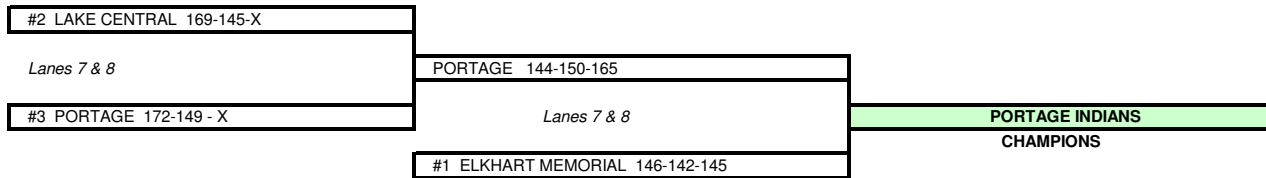

Elkhart Central Boys - 3rd

Portage Boys - 2nd

Elkhart Memorial Girls - 2nd

Lake Central Girls - 3rd

Lake Central Boys - 4th

Chesterton Girls - 4th

Boys
All Tournament Team

Girls
All Tournament Team

2014 NORTHWEST INDIANA INVITE - Match Play Finals

BOYS CHAMPIONSHIP BRACKET

GIRLS CHAMPIONSHIP BRACKET

BOYS CONSOLATION BRACKET

GIRLS CONSOLATION BRACKET

2014 NWI INVITATIONAL - TEAM QUALIFYING STANDINGS

Rank	TEAM	CONFERENCE	GAME 1	GAME 2	Regular Total	Regular Position	Baker Match 1	Baker Match 2	Baker Match 3	OVERALL TOTAL	
GIRLS											
1	ELKHART MEMORIAL	MICHIANA CENTRAL	855	826	1,681	G1	361	383	416	2,841	
2	PORTAGE	LAKESHORE	872	773	1,645	G2	266	465	398	2,774	
3	LAKE CENTRAL	GREATER LAKE COUNTY	802	842	1,644	G3	452	318	290	2,704	
4	CHESTERTON	LAKESHORE	764	730	1,494	G7	430	308	396	2,628	
5	ELKHART CENTRAL	MICHIANA CENTRAL	747	811	1,558	G5	319	398	317	2,592	
6	HIGHLAND	GREATER LAKE COUNTY	724	835	1,559	G4	390	339	259	2,547	
7	LAPORTE	LAKESHORE	730	785	1,515	G6	316	394	278	2,503	
8	GRIFFITH	GREATER LAKE COUNTY	706	737	1,443	G8	413	293	352	2,501	
BOYS											
1	PORTAGE	LAKESHORE	792	823	1,615	B6	447	431	401	2,894	1,139
2	LAKE CENTRAL	GREATER LAKE COUNTY	799	861	1,660	B3	403	385	446	2,894	1,114
3	MICHIGAN CITY	LAKESHORE	799	776	1,575	B8	417	413	430	2,835	
4	ELKHART CENTRAL	MICHIANA CENTRAL	791	949	1,740	B1	282	404	396	2,822	
5	ANGOLA	NORTHEAST	838	786	1,624	B5	397	355	396	2,772	
6	HIGHLAND	GREATER LAKE COUNTY	845	789	1,634	B4	353	293	388	2,668	
7	HANOVER CENTRAL	QUAD COUNTY	788	813	1,601	B7	334	342	319	2,596	
8	LAPORTE	LAKESHORE	922	794	1,716	B2	244	336	260	2,556	