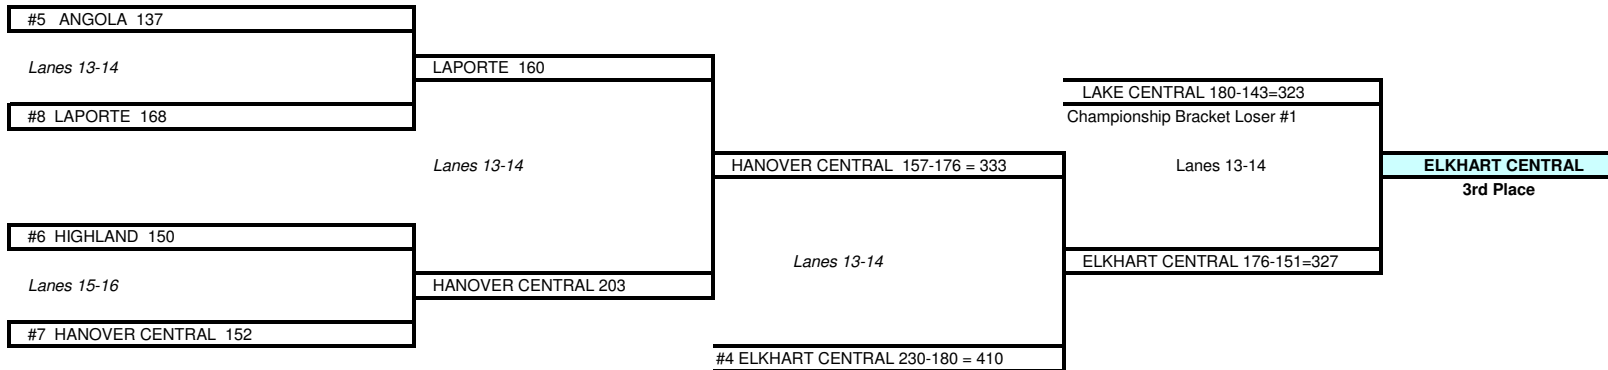

2014 NORTHWEST INDIANA INVITE - Match Play Finals

BOYS CHAMPIONSHIP BRACKET

GIRLS CHAMPIONSHIP BRACKET

BOYS CONSOLATION BRACKET

GIRLS CONSOLATION BRACKET

2014 NWI INVITATIONAL - TEAM QUALIFYING STANDINGS

Rank	TEAM	CONFERENCE	GAME 1	GAME 2	Regular Total	Regular Position	Baker Match 1	Baker Match 2	Baker Match 3	OVERALL TOTAL	
GIRLS											
1	ELKHART MEMORIAL	MICHIANA CENTRAL	855	826	1,681	G1	361	383	416	2,841	
2	PORTAGE	LAKESHORE	872	773	1,645	G2	266	465	398	2,774	
3	LAKE CENTRAL	GREATER LAKE COUNTY	802	842	1,644	G3	452	318	290	2,704	
4	CHESTERTON	LAKESHORE	764	730	1,494	G7	430	308	396	2,628	
5	ELKHART CENTRAL	MICHIANA CENTRAL	747	811	1,558	G5	319	398	317	2,592	
6	HIGHLAND	GREATER LAKE COUNTY	724	835	1,559	G4	390	339	259	2,547	
7	LAPORTE	LAKESHORE	730	785	1,515	G6	316	394	278	2,503	
8	GRIFFITH	GREATER LAKE COUNTY	706	737	1,443	G8	413	293	352	2,501	
BOYS											
1	PORTAGE	LAKESHORE	792	823	1,615	B6	447	431	401	2,894	1,139
2	LAKE CENTRAL	GREATER LAKE COUNTY	799	861	1,660	B3	403	385	446	2,894	1,114
3	MICHIGAN CITY	LAKESHORE	799	776	1,575	B8	417	413	430	2,835	
4	ELKHART CENTRAL	MICHIANA CENTRAL	791	949	1,740	B1	282	404	396	2,822	
5	ANGOLA	NORTHEAST	838	786	1,624	B5	397	355	396	2,772	
6	HIGHLAND	GREATER LAKE COUNTY	845	789	1,634	B4	353	293	388	2,668	
7	HANOVER CENTRAL	QUAD COUNTY	788	813	1,601	B7	334	342	319	2,596	
8	LAPORTE	LAKESHORE	922	794	1,716	B2	244	336	260	2,556	