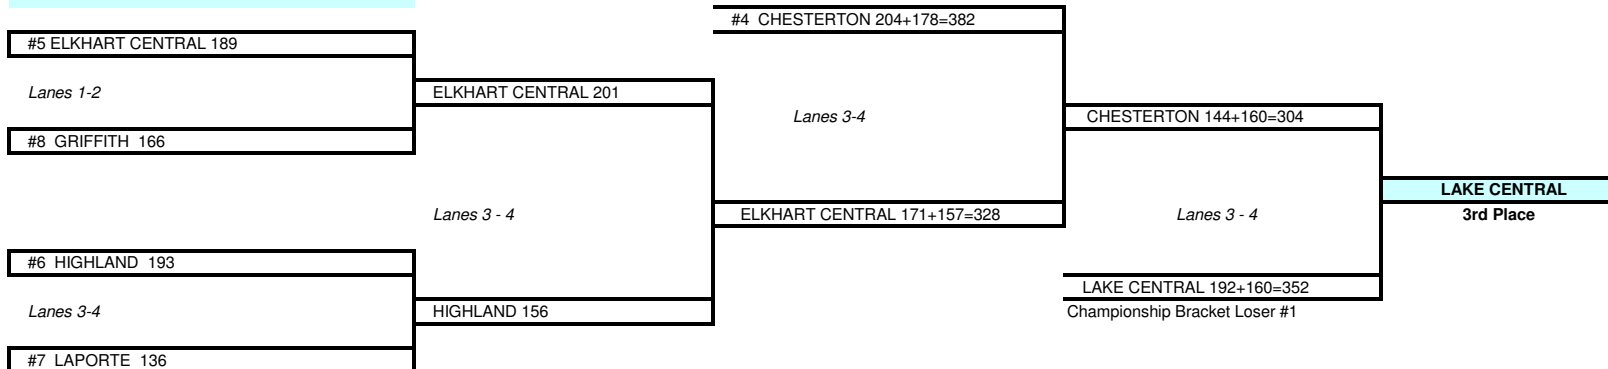

2014 NORTHWEST INDIANA INVITE - Match Play Finals

BOYS CHAMPIONSHIP BRACKET

GIRLS CHAMPIONSHIP BRACKET

BOYS CONSOLATION BRACKET

GIRLS CONSOLATION BRACKET

2014 NWI INVITATIONAL - TEAM QUALIFYING STANDINGS

Rank	TEAM	CONFERENCE	GAME 1	GAME 2	Regular Total	Regular Position	Baker Match 1	Baker Match 2	Baker Match 3	OVERALL TOTAL	
GIRLS											
1	ELKHART MEMORIAL	MICHIANA CENTRAL	855	826	1,681	G1	361	383	416	2,841	
2	PORTAGE	LAKESHORE	872	773	1,645	G2	266	465	398	2,774	
3	LAKE CENTRAL	GREATER LAKE COUNTY	802	842	1,644	G3	452	318	290	2,704	
4	CHESTERTON	LAKESHORE	764	730	1,494	G7	430	308	396	2,628	
5	ELKHART CENTRAL	MICHIANA CENTRAL	747	811	1,558	G5	319	398	317	2,592	
6	HIGHLAND	GREATER LAKE COUNTY	724	835	1,559	G4	390	339	259	2,547	
7	LAPORTE	LAKESHORE	730	785	1,515	G6	316	394	278	2,503	
8	GRIFFITH	GREATER LAKE COUNTY	706	737	1,443	G8	413	293	352	2,501	
BOYS											
1	PORTAGE	LAKESHORE	792	823	1,615	B6	447	431	401	2,894	1,139
2	LAKE CENTRAL	GREATER LAKE COUNTY	799	861	1,660	B3	403	385	446	2,894	1,114
3	MICHIGAN CITY	LAKESHORE	799	776	1,575	B8	417	413	430	2,835	
4	ELKHART CENTRAL	MICHIANA CENTRAL	791	949	1,740	B1	282	404	396	2,822	
5	ANGOLA	NORTHEAST	838	786	1,624	B5	397	355	396	2,772	
6	HIGHLAND	GREATER LAKE COUNTY	845	789	1,634	B4	353	293	388	2,668	
7	HANOVER CENTRAL	QUAD COUNTY	788	813	1,601	B7	334	342	319	2,596	
8	LAPORTE	LAKESHORE	922	794	1,716	B2	244	336	260	2,556	