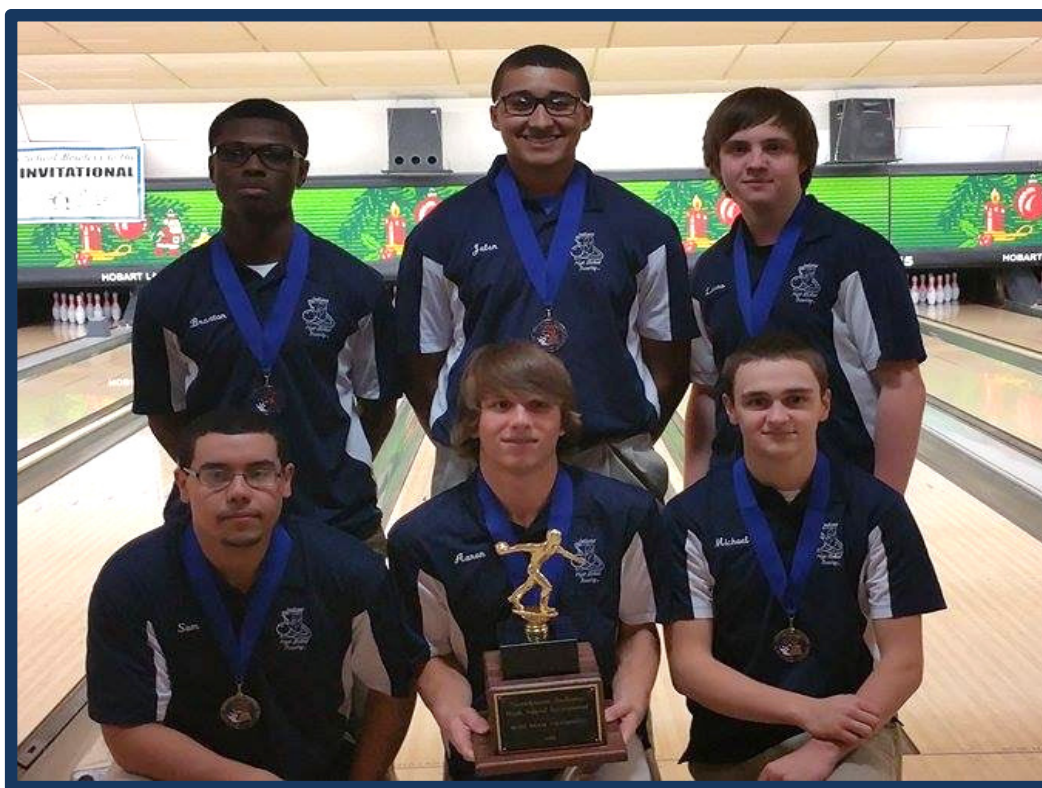

Michiana Central conference power Elkhart Central emerged from the consolation bracket with a lopsided 403-330 drubbing of the Quad County Conference leaders Hanover Central. Elkhart then went on to defeat Lake Central to earn the third place medals, dropping LC to fourth.

The boys field averaged 166.5 on the difficult WTBA Montreal pattern. Only Angola's Jordan Lively managed to surpass the 200 mark, with his 423 (211.5 average). Joining Lively on the boys all-tournament team were Elkhart Central teammates Walter Griffen, Garrett Moles, and Kyle Schieber, Laporte's Kole Matzke and Zach Goodrich, and Lake Central's Danny Revoir.