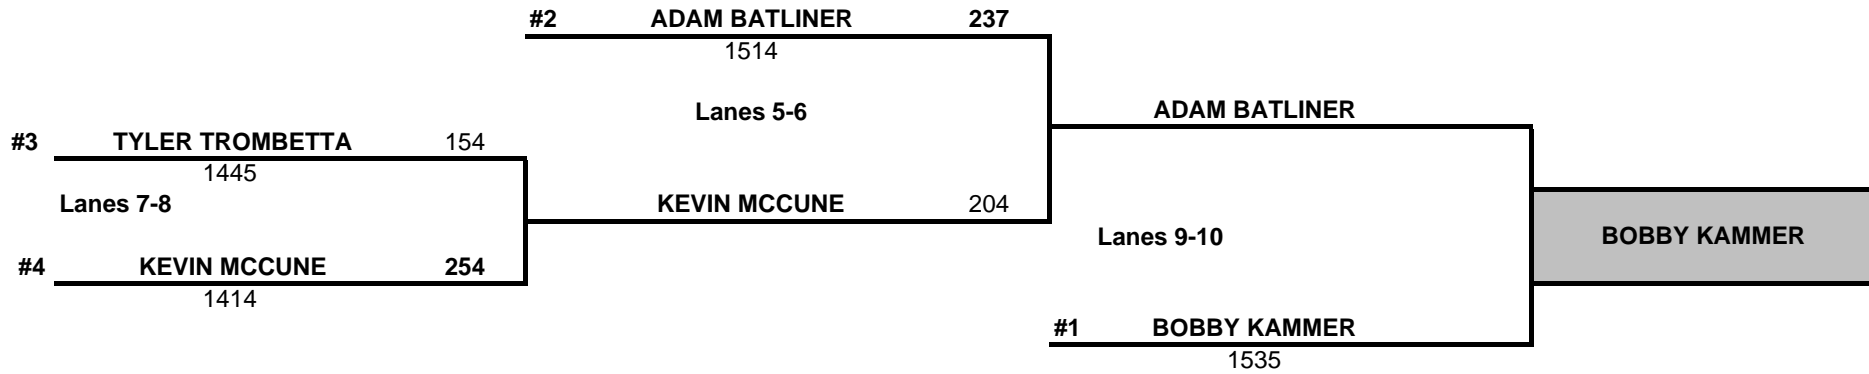

NORTHWEST INDIANA HIGH SCHOOL PRO SHOP 2014 SINGLES CLASSIC

BOYS FINALS

GIRLS FINALS

Top seeds may practice on lanes 15 & 16. Bowlers get two practice shots on each lane prior to match.