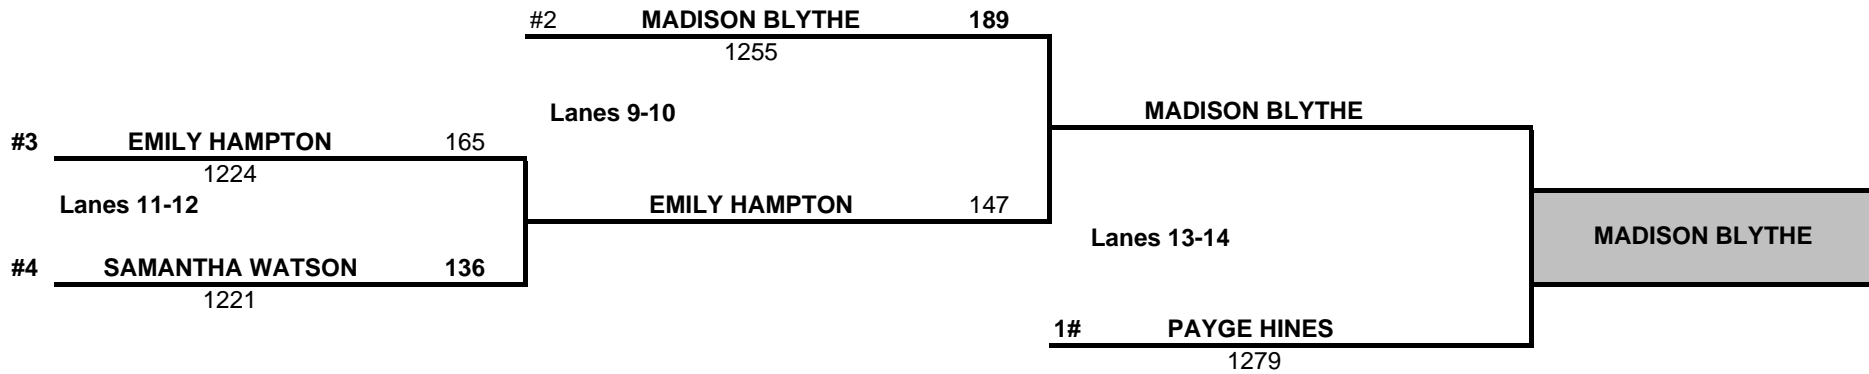

NORTHWEST INDIANA HIGH SCHOOL PRO SHOP 2014 SINGLES CLASSIC

BOYS FINALS

GIRLS FINALS

Top seeds may practice on lanes 15 & 16. Bowlers get two practice shots on each lane prior to match.