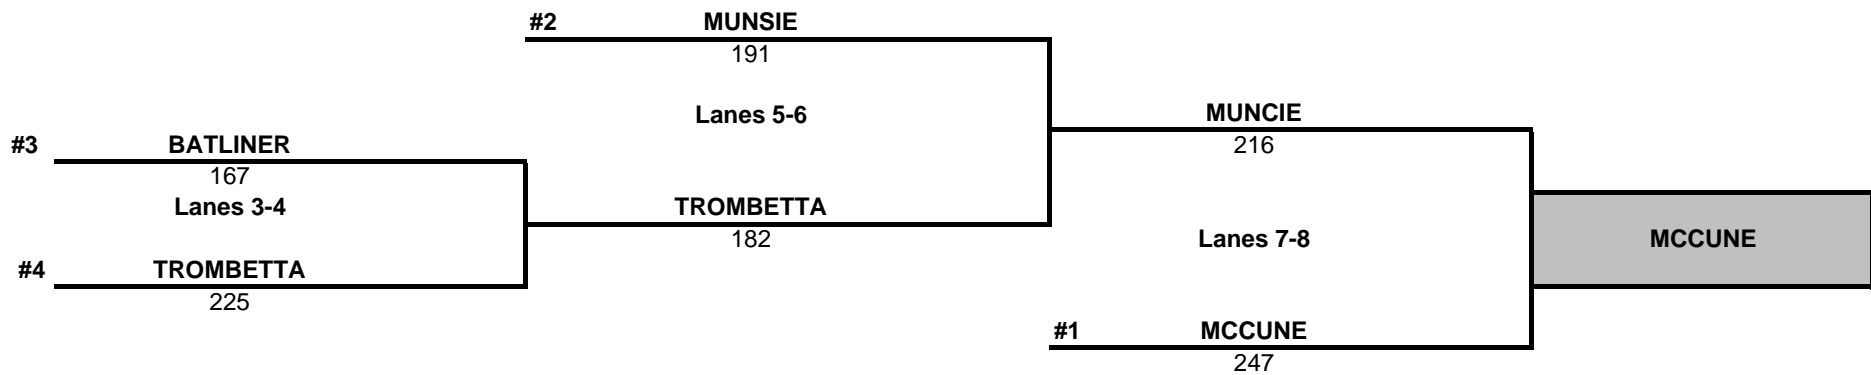

## BOYS FINALS

## GIRLS FINALS

*Top seeds may practice on lanes 15 & 16. Bowlers get two practice shots on each lane prior to match.*