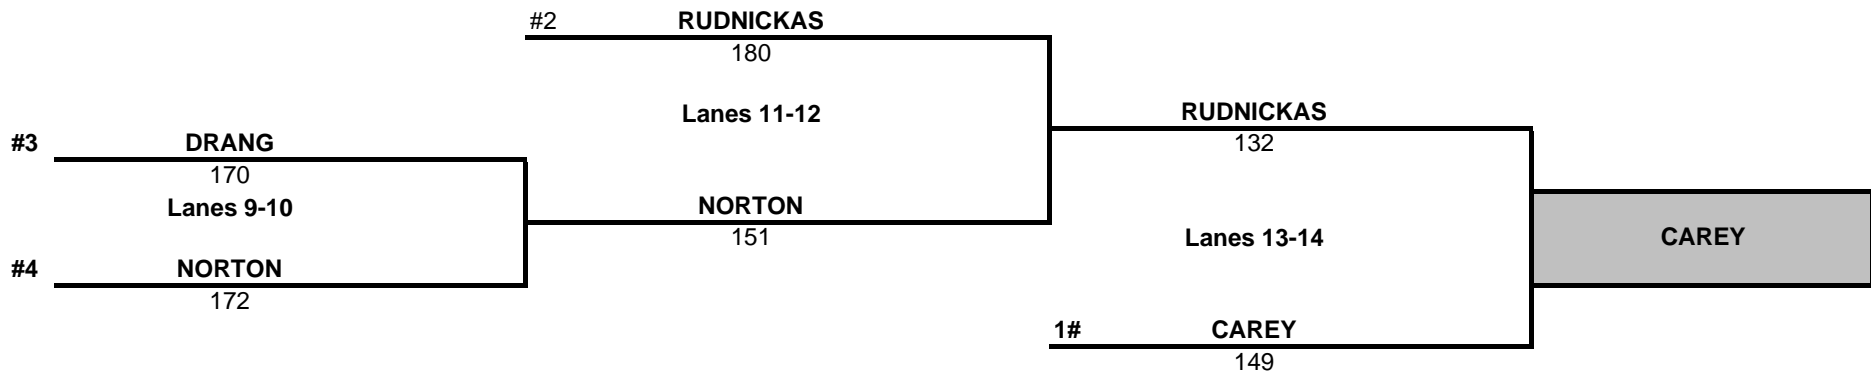

## BOYS FINALS

## GIRLS FINALS

*Top seeds may practice on lanes 15 & 16. Bowlers get two practice shots on each lane prior to match.*