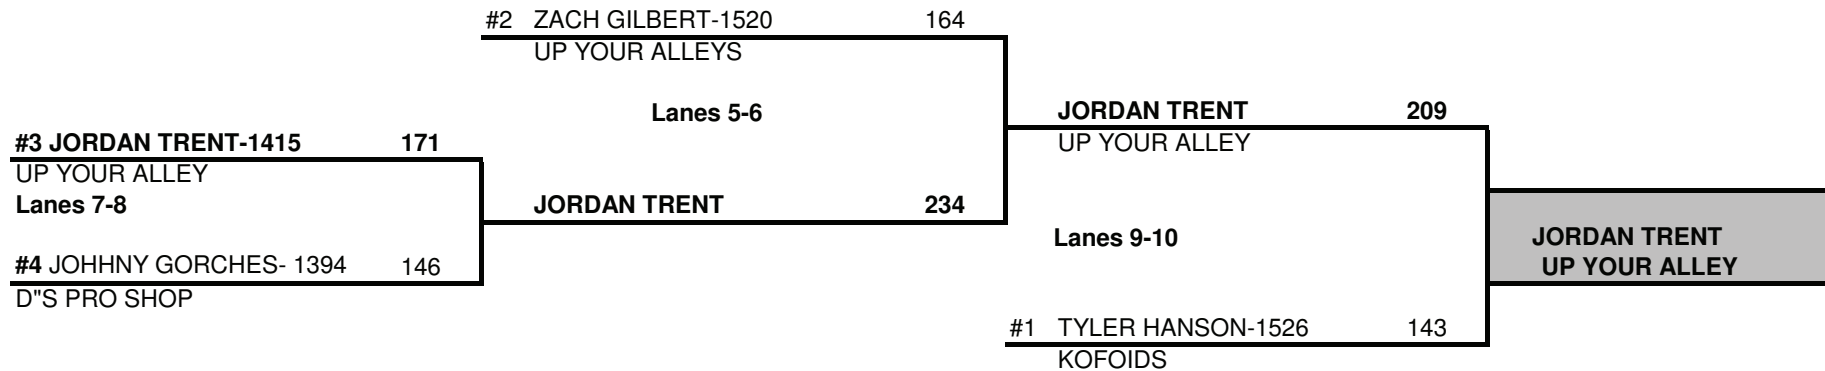

NORTHWEST INDIANA HIGH SCHOOL PRO SHOP 2013 SINGLES CLASSIC

BOYS FINALS